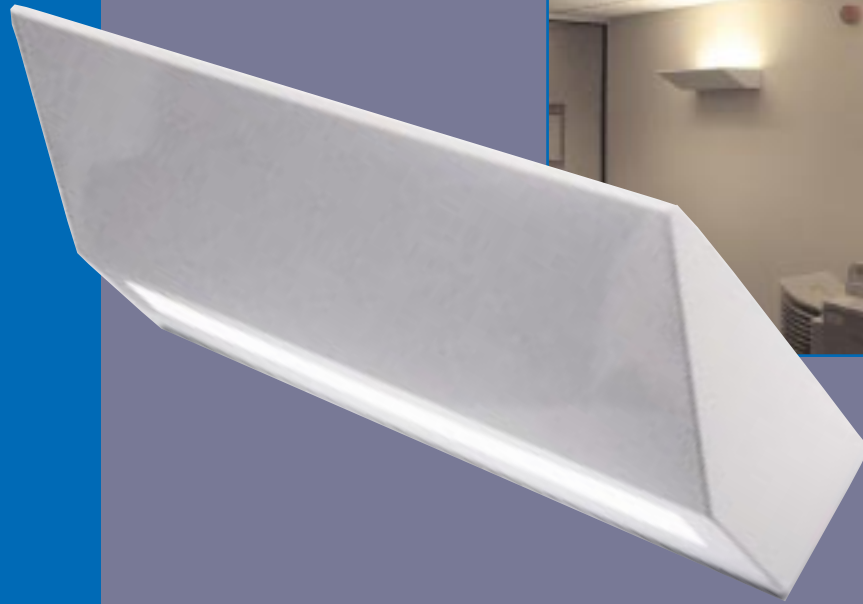

Ambient

Indirect

A wall mounted uplighter for compact fluorescent lamps giving forward and upward projection of light.

- Ideal for commercial, office or general circulation areas creating a relaxed environment.
- Aids compliance with CIBSE LG3 2001 requirement
- High frequency as standard
- Uplight as standard but available with up/downlight as an option
- Exclusive use of compact fluorescent lamps for 18w single to twin 55w TCL
- Designed and manufactured in modern facilities using sophisticated equipment and assembly methods

CE IP20 F

25
Years

Dextra