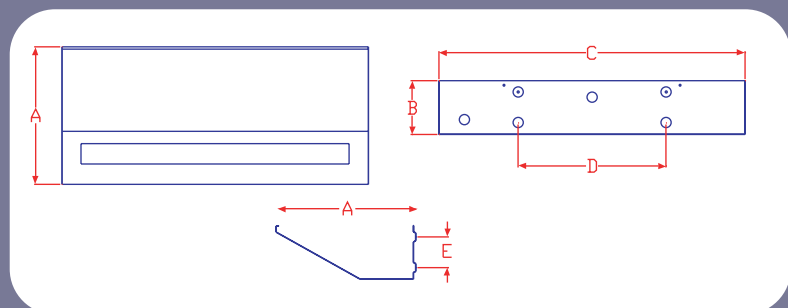

Control Gear Variants - Suffix

Code	Description
HF	High Frequency Electronic
*HFR	High Frequency Dimming (Analogue 1-10V)
*DDC	Digital Dimming Control
* On specific models only