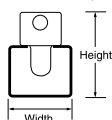

Single Batten with Opal Diffuser