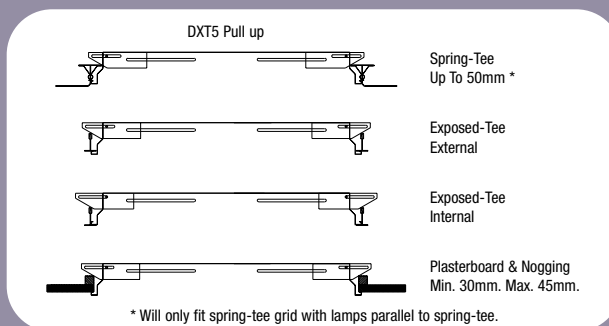

louvers - Suffix:

C2	LG3 2001 65° (LG3 1996 CAT 2) Louvre
LB	Ribbed Crossblade Low Brightness Louvre
PP	For Prismatic Diffuser option use Gen 300 fitting (Dimensions differ from DXLT5 and DXT5 range)