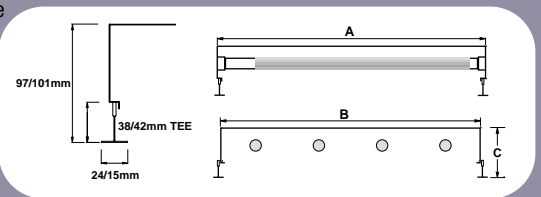

Available in a comprehensive range of sizes, with full box construction offering rigidity through mechanically spot welded corners.

Manufactured from CR4GP steel, pre-treated through a three stage iron phosphate system for paint adhesion and durability, and then finished with a white, high gloss, epoxy polyester powder coated paint.

Designed to suit our robotic wire and test equipment.

A wide selection of control gear is available including switch start, high frequency electronic, analogue dimming and digital dimming systems.

Wieland options available on request.

3 hour maintained emergency versions available as standard on all models.

Controller options include wedge crossblade louvres compliant with LG3 1996 and 2001, general purpose low brightness louvres and prismatic panels including TP(a) fire rated.

All controllers are of the 'lift and tilt' variety and the correct grid size, ie: standard 24mm or narrow 15mm, must be specified at point of order.

Manufactured to BSEN 60598 specification and CE Marked to comply with EMC regulations.

Full technical data sheet and photometrics available on request.

A free, comprehensive design facility can be accessed through our Lighting Services Department.