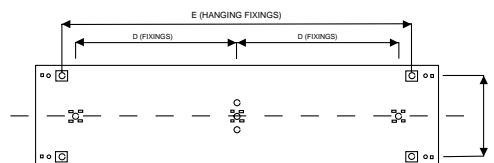

Pro-Sport T5 Asymmetrical