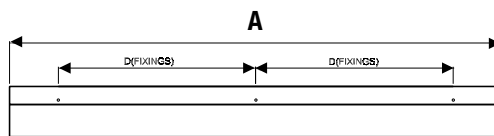

Pro-Sport T5 Asymmetrical