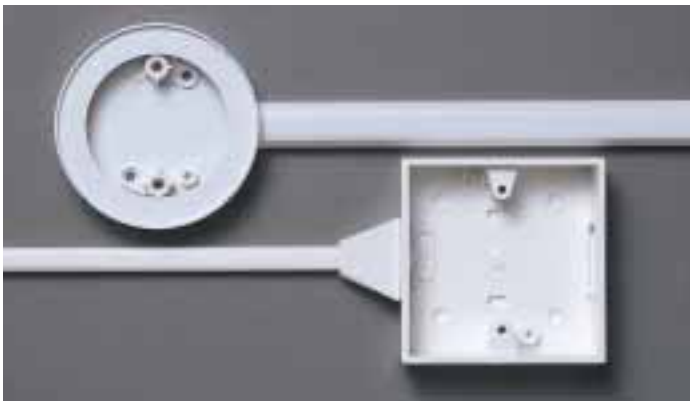

COMMUNICATION TRUNKING

3 METRE LENGTHS

2 METRE LENGTHS

Ega Communication trunking is a series of unobtrusive low profile PVC-U trunkings designed to contain the smaller diameter cables used for telecommunication and signal purposes. There are three sizes available and the systems are complete with fittings to enable them to be used in conjunction with the mini trunking boxes.

11 x 8mm	CMT/1	60m	CMT/1 D1	60m
16 x 10mm	CMT/3	60m	CMT/3 D1	60m
20 x 12.5mm	CMT/4	60m	CMT/4 D1	60m

STANDARD LENGTH: 3 metres
2 metre lengths are available for Non UK Markets

MATERIAL: PVC-U
COLOUR: White

Available in 2 metre lengths for non UK markets

SPEEDFIX™ TRUNKING

3 METRE LENGTHS

2 METRE LENGTHS

Self Adhesive Tape should not be relied upon for permanent fixing when used in conjunction with the Speedfix range.

Available in 2 metre lengths for non UK markets

Spout adaptors are for use with switch and socket boxes.

Circular boxes accept standard ceiling roses and pull switches. The base incorporates earth terminal facility (order terminal separately).