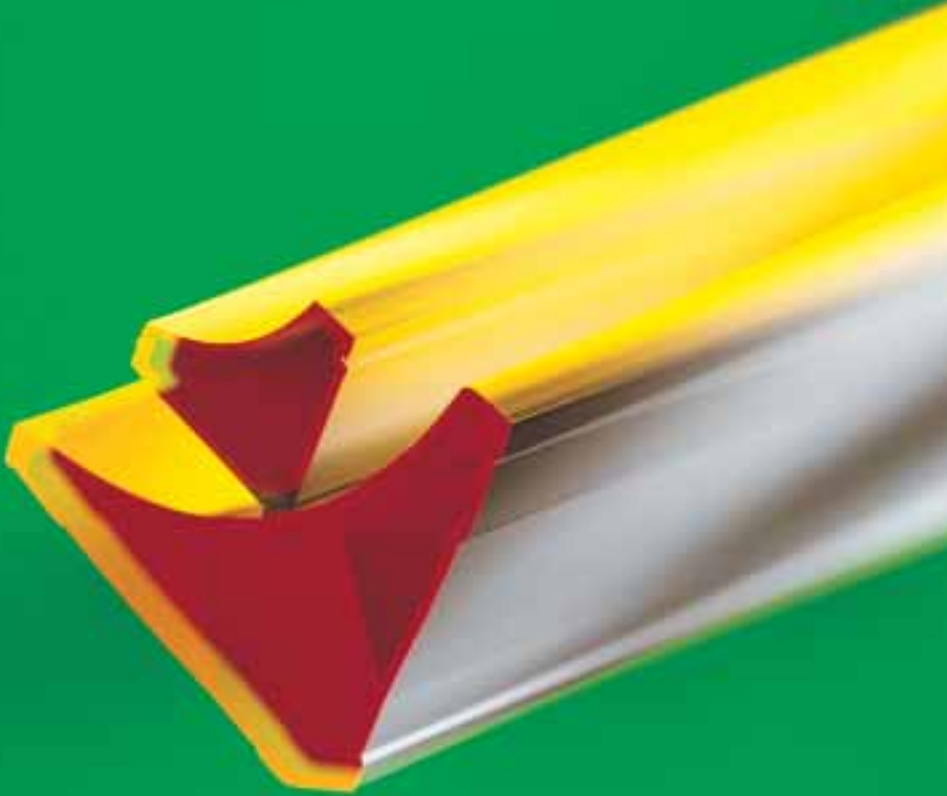

PERIMETER AND DISTRIBUTION

TRUNKING 40 X 40MM

SINGLE
COMPARTMENT
3 METRE
LENGTHS

40 x 40mm

CT/1

30m

90 x 90mm

Ega Cornice is designed for surface mounting at the wall/ceiling junction.

It is compatible with Ega Mini Trunking and complements the Lincoln range. The smaller, single compartment trunking is ideal for domestic rewires whereas the larger three compartment trunking is best suited to commercial and sheltered housing applications.

TECHNICAL HOTLINE +44 (0)1268 563720

PERIMETER AND DISTRIBUTION

TRUNKING 90 X 90MM

THREE
COMPARTMENT
3 METRE
LENGTHS

END CAPS

INTERNAL CORNERS

EXTERNAL CORNERS

CABLE RETAINING STRAPS