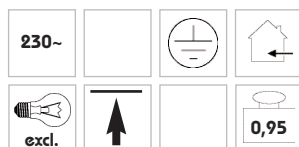

Orion Plate
white

Ø/H: 17/15 cm
plate-Ø: 17,5 cm

G9 40 W max.

Orion Plate
Glass white
silver grey

134201
£ 31,00

Orion Plate
cobalt blue

Ø/H: 17/15 cm
plate-Ø: 17,5 cm

G9 40 W max.

Orion Plate
Glass cobalt blue
silver grey

134208
£ 31,00

Biba Plate
clear

glass-Ø/H: 13/27 cm
plate-Ø: 17,5 cm

€14 60 W max.

Biba Plate
Glass clear
silver grey

134210
£ 63,00

Biba Plate
satin-finished

glass-Ø/H: 13/27 cm
plate-Ø: 17,5 cm

€14 60 W max.

Biba Plate
Glass satin-finished
silver grey

134211
£ 63,00

Ocker

glass-Ø/H: 10,5/7,5 cm
canopy-Ø: 8,5 cm

2-pin-base 35 W max.

Ocker lamp
Glass ochre

Glass blue

134125

£ 52,00

Zeb white

glass-Ø/H: 10,5/7,5 cm
canopy-Ø: 8,5 cm

2-pin-base 35 W max.

Zeb white lamp

Glass white/brown