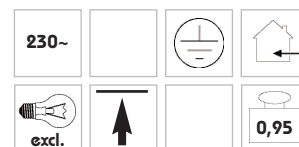

Orion Plate
white

Ø/H: 17/15 cm
plate-Ø: 17,5 cm

G9 40 W max.

Orion Plate
Glass white
silver grey

134201
£ 31,00

Orion Plate
cobalt blue

Ø/H: 17/15 cm
plate-Ø: 17,5 cm

G9 40 W max.

Orion Plate
Glass cobalt blue
silver grey

134208
£ 31,00

Biba Plate
clear

glass-Ø/H: 13/27 cm
plate-Ø: 17,5 cm

€14 60 W max.

Biba Plate
Glass clear
silver grey

134210
£ 63,00

Biba Plate
satin-finished

glass-Ø/H: 13/27 cm
plate-Ø: 17,5 cm

€14 60 W max.

Biba Plate
Glass satin-finished
silver grey

134211
£ 63,00

Ocker

glass-Ø/H: 10,5/7,5 cm
canopy-Ø: 8,5 cm

2-pin-base 35 W max.

Ocker lamp
Glass ochre

Glass blue

134125

£ 52,00

Zeb white

glass-Ø/H: 10,5/7,5 cm
canopy-Ø: 8,5 cm

2-pin-base 35 W max.

Zeb white lamp

Glass white/brown