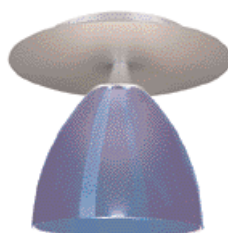

Orion Plate
white

Ø/H: 17/15 cm
plate-Ø: 17,5 cm

G9 40 W max.

Orion Plate
Glass white
silver grey

134201
£ 31,00

Orion Plate
cobalt blue

Ø/H: 17/15 cm
plate-Ø: 17,5 cm

G9 40 W max.

Orion Plate
Glass cobalt blue
silver grey

134208
£ 31,00

Biba Plate
clear

glass-Ø/H: 13/27 cm
plate-Ø: 17,5 cm

€14 60 W max.

Biba Plate
Glass clear
silver grey

134210
£ 63,00

Biba Plate
satin-finished

134123

£ 52,00

Bigla clear

glass clear-Ø/H: 13/10 cm
glass white-Ø/H: 9/6,5 cm
canopy-Ø: 8,2 cm

2-pin-base 35 W max.

Bigla clear lamp

Glass clear/white **134121**

£ 52,00

Glass blue

134125

£ 52,00

Zeb white

glass-Ø/H: 10,5/7,5 cm
canopy-Ø: 8,5 cm

2-pin-base 35 W max.

Zeb white lamp

Glass white/brown