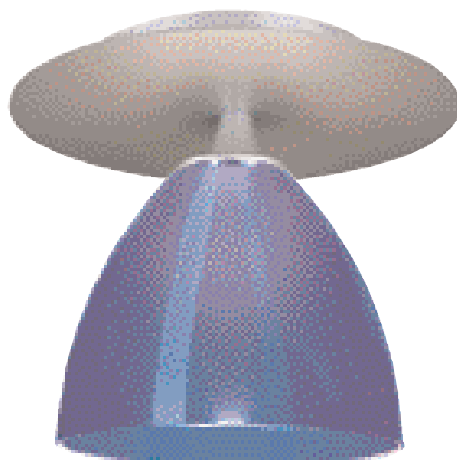

Orion Plate
white

Ø/H: 17/15 cm
plate-Ø: 17,5 cm

G9 40 W max.

Orion Plate
Glass white
silver grey

134201
£ 31,00

Orion Plate
cobalt blue

Ø/H: 17/15 cm
plate-Ø: 17,5 cm

G9 40 W max.

Orion Plate
Glass cobalt blue
silver grey

134208
£ 31,00

Biba Plate
clear

glass-Ø/H: 13/27 cm
plate-Ø: 17,5 cm

€14 60 W max.

Biba Plate
Glass clear
silver grey

134210
£ 63,00

Biba Plate
satin-finished

134123

£ 52,00

Bigla clear

glass clear-Ø/H: 13/10 cm
glass white-Ø/H: 9/6,5 cm
canopy-Ø: 8,2 cm

2-pin-base 35 W max.

Bigla clear lamp

Glass clear/white **134121**

£ 52,00

Glass blue

134125

£ 52,00

Zeb white

glass-Ø/H: 10,5/7,5 cm
canopy-Ø: 8,5 cm

2-pin-base 35 W max.

Zeb white lamp

Glass white/brown