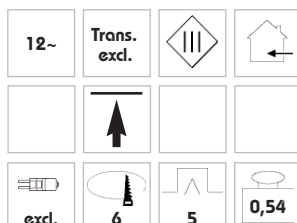

134123

£ 52,00

Bigla clear

glass clear-Ø/H: 13/10 cm
glass white-Ø/H: 9/6,5 cm
canopy-Ø: 8,2 cm

2-pin-base 35 W max.

Bigla clear lamp

Glass clear/white **134121**

£ 52,00

Bigla grey

glass clear-Ø/H: 13/10 cm
shade grey-Ø/H: 9/6,5 cm
canopy-Ø: 8,2 cm

2-pin-base 35 W max.

Bigla grey lamp

Shade clear/grey **134122**

£ 52,00

Bigla blue

glass blue-Ø/H: 13/10 cm
glass white-Ø/H: 9/6,5 cm
canopy-Ø: 8,2 cm

2-pin-base 35 W max.

Bigla blue lamp

Glass blue/white **134124**

£ 52,00

Zeb blue

glass-Ø/H: 10,5/7,5 cm
canopy-Ø: 8,5 cm

2-pin-base 35 W max.

Zeb blue lamp

Glass blue

134125

£ 52,00

Zeb white

glass-Ø/H: 10,5/7,5 cm
canopy-Ø: 8,5 cm

2-pin-base 35 W max.

Zeb white lamp

Glass white/brown