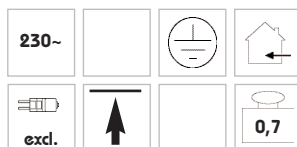

Orion Plate
white

Ø/H: 17/15 cm
plate-Ø: 17,5 cm

G9 40 W max.

Orion Plate
Glass white
silver grey

134201
£ 31,00

Orion Plate
cobalt blue

Ø/H: 17/15 cm
plate-Ø: 17,5 cm

G9 40 W max.

Orion Plate
Glass cobalt blue
silver grey

134208
£ 31,00

Biba Plate
clear

glass-Ø/H: 13/27 cm
plate-Ø: 17,5 cm

€14 60 W max.

Biba Plate
Glass clear
silver grey

134210
£ 63,00

Biba Plate
satin-finished

glass-Ø/H: 13/27 cm
plate-Ø: 17,5 cm

€14 60 W max.

Biba Plate
Glass satin-finished
silver grey

134211
£ 63,00

Ocker

glass-Ø/H: 10,5/7,5 cm
canopy-Ø: 8,5 cm

2-pin-base 35 W max.

Ocker lamp
Glass ochre

Glass blue

134125

£ 52,00

Zeb white

glass-Ø/H: 10,5/7,5 cm
canopy-Ø: 8,5 cm

2-pin-base 35 W max.

Zeb white lamp

Glass white/brown