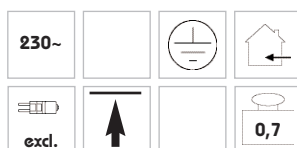

Orion Plate
white

Ø/H: 17/15 cm
plate-Ø: 17,5 cm

G9 40 W max.

Orion Plate
Glass white
silver grey

134201
£ 31,00

Orion Plate
cobalt blue

Ø/H: 17/15 cm
plate-Ø: 17,5 cm

G9 40 W max.

Orion Plate
Glass cobalt blue
silver grey

134208
£ 31,00

Biba Plate
clear

glass-Ø/H: 13/27 cm
plate-Ø: 17,5 cm

€14 60 W max.

Biba Plate
Glass clear
silver grey

134210
£ 63,00

Biba Plate
satin-finished

glass-Ø/H: 13/27 cm
plate-Ø: 17,5 cm

€14 60 W max.

Biba Plate
Glass satin-finished
silver grey

134211
£ 63,00

Ocker

glass-Ø/H: 10,5/7,5 cm
canopy-Ø: 8,5 cm

2-pin-base 35 W max.

Ocker lamp
Glass ochre

Glass blue

134125

£ 52,00

Zeb white

glass-Ø/H: 10,5/7,5 cm
canopy-Ø: 8,5 cm

2-pin-base 35 W max.

Zeb white lamp

Glass white/brown