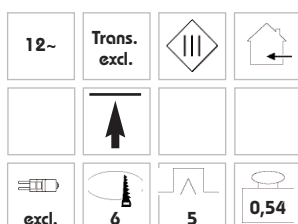

glass-Ø/H: 13/27 cm
plate-Ø: 17,5 cm

€14 60 W max.

Biba Plate
Glass satin-finished
silver grey

134211
£ 63,00

Ocker

glass-Ø/H: 10,5/7,5 cm
canopy-Ø: 8,5 cm

2-pin-base 35 W max.

Ocker lamp
Glass ochre

134123

£ 52,00

Bigla clear

glass clear-Ø/H: 13/10 cm
glass white-Ø/H: 9/6,5 cm
canopy-Ø: 8,2 cm

2-pin-base 35 W max.

Bigla clear lamp

Glass clear/white **134121**

£ 52,00

Bigla grey

glass clear-Ø/H: 13/10 cm
shade grey-Ø/H: 9/6,5 cm
canopy-Ø: 8,2 cm

2-pin-base 35 W max.

Bigla grey lamp

Shade clear/grey **134122**

£ 52,00

Bigla blue

glass blue-Ø/H: 13/10 cm
glass white-Ø/H: 9/6,5 cm
canopy-Ø: 8,2 cm

Glass blue

134125

£ 52,00

Zeb white

glass-Ø/H: 10,5/7,5 cm
canopy-Ø: 8,5 cm

2-pin-base 35 W max.

Zeb white lamp

Glass white/brown