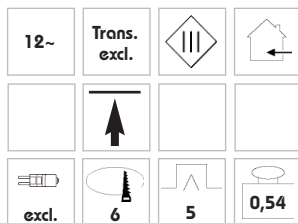

134123

£ 52,00

Bigla clear

glass clear-Ø/H: 13/10 cm
glass white-Ø/H: 9/6,5 cm
canopy-Ø: 8,2 cm

2-pin-base 35 W max.

Bigla clear lamp

Glass clear/white **134121**

£ 52,00

Bigla grey

glass clear-Ø/H: 13/10 cm
shade grey-Ø/H: 9/6,5 cm
canopy-Ø: 8,2 cm

2-pin-base 35 W max.

Bigla grey lamp

Shade clear/grey **134122**

£ 52,00

Bigla blue

glass blue-Ø/H: 13/10 cm
glass white-Ø/H: 9/6,5 cm
canopy-Ø: 8,2 cm

2-pin-base 35 W max.

Bigla blue lamp

Glass blue/white **134124**

£ 52,00

Zeb blue

glass-Ø/H: 10,5/7,5 cm
canopy-Ø: 8,5 cm

2-pin-base 35 W max.

Zeb blue lamp

Glass blue

134125

£ 52,00

Zeb white

glass-Ø/H: 10,5/7,5 cm
canopy-Ø: 8,5 cm

2-pin-base 35 W max.

Zeb white lamp

Glass white/brown