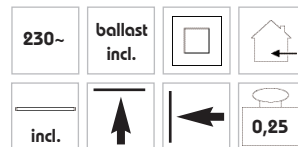

Fitting Multi 8 W

L/W/H: 35,5/3,5/4,3 cm

T5 Ø 16 mm 8 W
incl. 1,8 m-cable, integra-
ted housing switch
corner assembly possible

Fitting Multi 8 W
8 W   **160421**
                                         £ 20,00

Spare bulb T5
8 W, 6500K   **548151**
                                         £ 3,50