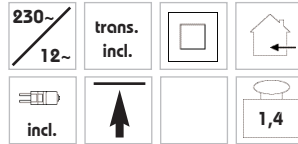

U/W/H: 79/6,6/2 cm

2-pin-base 3x 20 W max.

Furniture 3

white	147301
	£ 38,00
chrome	147302
brushed metal	147308
	£ 40,00

Including housing switch and 1,8 m cable.

Connector set

Connector set 15 cm	
black	147310
white	147311
	£ 2,10

Connector set 100 cm	
black	147320
white	147321
	£ 2,90