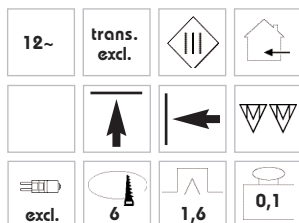

## Furniture Type 2

outer-Ø: 6,6 cm  
body-H: 2 cm  
collar-H: 0,6 cm

2-pin-base 10 W max.

## Furniture Type 3

outer-Ø: 6,6 cm

2-pin-base 20 W max.

## Mil 20

L/W/H: 14/12/4 cm

2-pin-base 20 W max.