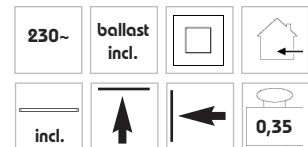

Fitting Multi 13 W

L/W/H: 58,5/3,5/4,3 cm

T5 Ø 16 mm 13 W
incl. 1,8 m-cable, integra-
ted housing switch
corner assembly possible

Fitting Multi 13 W
13 W   **160411**
                                         £ 27,00

Spare bulb T5
13 W, 6500K   **548150**
                                         £ 5,00