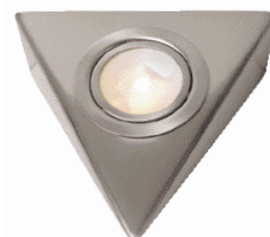

## Furniture Type 2

outer-Ø: 6,6 cm  
body-H: 2 cm  
collar-H: 0,6 cm

2-pin-base 10 W max.

## Furniture Type 3

outer-Ø: 6,6 cm

2-pin-base 20 W max.

## Mil 20

L/W/H: 14/12/4 cm

2-pin-base 20 W max.