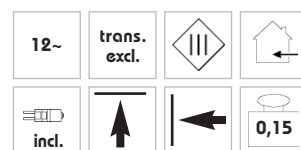

## Furniture Type 3

outer-Ø: 6,6 cm

2-pin-base 20 W max.

## Mil 20

L/W/H: 14/12/4 cm

2-pin-base 20 W max.