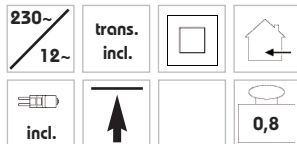

U/W/H: 54/6,6/2 cm