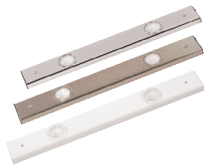

Furniture 2