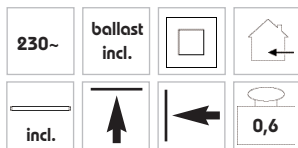

T5 Ø 16 mm 13 W/230 V
incl. 2 m-cable with switch
numerous fittings can be
connected together.

Furniture 513   **160701**
                                         £ 27,00

Connection cable
40 cm   **160721**
                                         £ 2,50

Connection cable
short, 0,5 cm   **160731**
                                         £ 1,30

Spare bulb T5
13 W, 2700 K   **591295**
13 W, 4000 K   **591296**
                                         £ 4,40