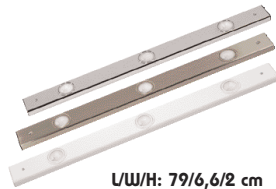

Furniture 3