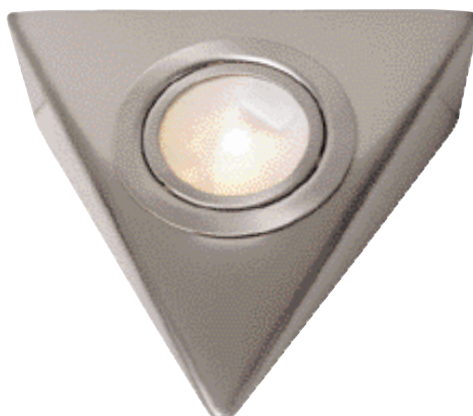

## Furniture Type 2

outer-Ø: 6,6 cm  
body-H: 2 cm  
collar-H: 0,6 cm

2-pin-base 10 W max.

### Furniture Type 2

plastic  
black **116050**  
white **116051**  
nickel-matt **116057**  
silver **116059**  
**£ 5,00**

## Furniture Type 3

outer-Ø: 6,6 cm

2-pin-base 20 W max.

## Mil 20

L/W/H: 14/12/4 cm

2-pin-base 20 W max.