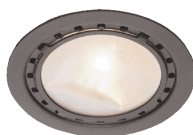

## Furniture Type 2

outer-Ø: 6,6 cm  
body-H: 2 cm  
collar-H: 0,6 cm

2-pin-base 10 W max.

### Furniture Type 2

plastic  
black **116050**  
white **116051**  
nickel-matt **116057**  
silver **116059**  
**£ 5,00**

## Furniture Type 3

outer-Ø: 6,6 cm

2-pin-base 20 W max.

## Mil 20

L/W/H: 14/12/4 cm

2-pin-base 20 W max.