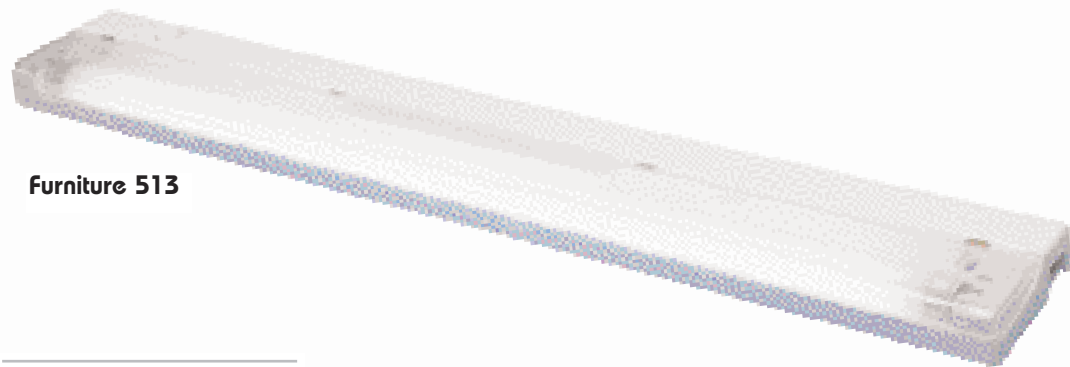

Furniture 513

Furniture 513

L/W/H: 56,2/8/3 cm

T5 Ø 16 mm 13 W/230 V
incl. 2 m-cable with switch
numerous fittings can be
connected together.

Furniture 513   **160701**
                                         £ 27,00

Connection cable
40 cm   **160721**
                                         £ 2,50

Connection cable
short, 0,5 cm   **160731**
                                         £ 1,30

Spare bulb T5
13 W, 2700 K   **591295**
13 W, 4000 K   **591296**
                                         £ 4,40

Fitting Multi 8 W

L/W/H: 35,5/3,5/4,3 cm

T5 Ø 16 mm 8 W
incl. 1,8 m-cable, integra-
ted housing switch
corner assembly possible

Fitting Multi 8 W
8 W   **160421**
                                         £ 20,00

Spare bulb T5
8 W, 6500K   **548151**
                                         £ 3,50

Fitting Multi 13 W

L/W/H: 58,5/3,5/4,3 cm

T5 Ø 16 mm 13 W
incl. 1,8 m-cable, integra-
ted housing switch
corner assembly possible

Fitting Multi 13 W
13 W   **160411**
                                         £ 27,00

Spare bulb T5
13 W, 6500K   **548150**
                                         £ 5,00