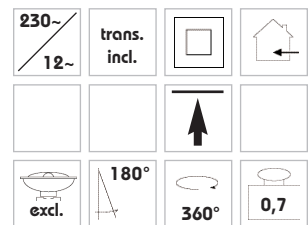

QRB

head-L/W/H: 19/12,5/8 cm
canopy-L/W/H: 9,5/9,5/6 cm