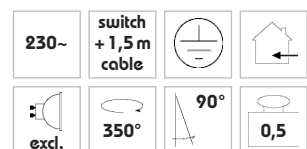

### Soso 2030

incl. display clamp black  
stick length 50 cm  
silver

**170434**

**£ 27,00**

By turning the front cover  
around both PAR 20- and  
PAR30- bulbs can be used.

## Neat

L/W/H: 6/4/68 cm  
head-Ø/L: 4/6 cm  
clamp range: 0,5-4,9 cm

GU10 50 W max.