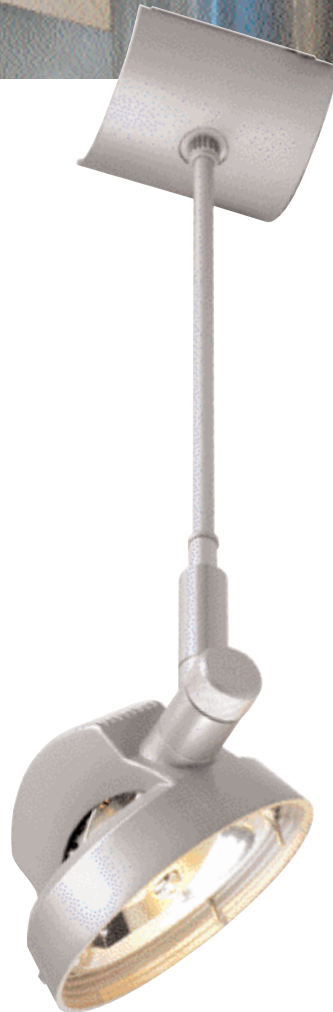

Spiral

glass-Ø/H:10,5/7,5 cm

2-pin-base 35 W max.

Spiral
with white glass
and PUK canopy
chrome **170322**
silver **170324**

Spiral
with blue glass
and PUK canopy
chrome **170332**
silver **170334**

Spiral
with ochre-glass
and PUK canopy
chrome **170342**
silver **170344**
£ 44,00

QRB

head-L/W/H: 19/12,5/8 cm
canopy-L/W/H: 9,5/9,5/6 cm

QRB 50 W max.

QRB
incl. Cotto Transformer
stick length 10 cm
silver **170354**

stick length 27 cm
silver **170364**

stick length 50 cm
silver **170374**
£ 52,00