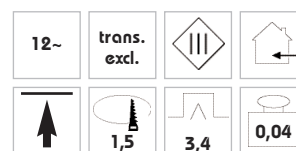

For sticklights
with plug ST 10

Jack point PA 10
black **955200**
£ 4,40

Jack point PA 10
chrome **955202**
silver-grey **955204**
£ 7,00