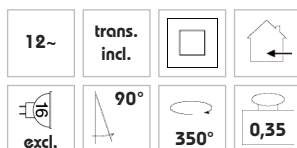

MR16 50 W max.

Pur

incl. transformer, plug and
black display clamp

stick length 50 cm
chrome **170392**
£ 44,00

flex tube 60 cm
chrome **170402**
£ 44,00