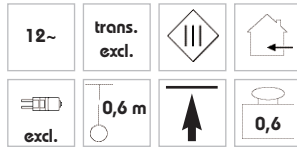

2-pin-base 35 W max.

Spiral
with white glass
and PUK canopy
chrome **170322**
silver **170324**

Spiral
with blue glass
and PUK canopy
chrome **170332**
silver **170334**

Spiral
with ochre-glass
and PUK canopy
chrome **170342**
silver **170344**
£ 44,00