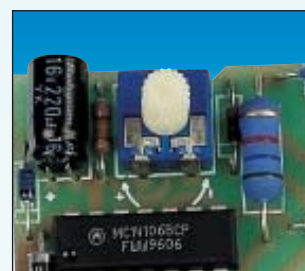

For **Timer range (T)**, easy timer adjustment by small control knob.

Technical Data

Model	Ref.	Hole diameter mm	Flow rare m³/h	W	Nominal voltage and frequency	Max pressure mm H₂O	dB (A) at 3 m	Weight kg
MINIMATIC 10	OW 185 1	100	90	14	220-240V 50Hz	3	38	0,7
MINIMATIC 10T	OW 186 9	100	90	14	220-240V 50Hz	3	38	0,7
MINIMATIC 12	OW 187 7	120	130	21	220-240V 50Hz	4	39	0,85
MINIMATIC 12T	OW 189 3	120	130	21	220-240V 50Hz	4	39	0,85
MINIMATIC 15	OW 845 0	150	230	45	220-240V 50Hz	4,2	44	1,2
MINIMATIC 15T	OW 846 8	150	230	45	220-240V 50Hz	4,2	44	1,2
STANDARDMATIC 10	OW 166 1	100	90	21	220-240V 50Hz	2,5	38	0,7
STANDARDMATIC 10T	OW 167 9	100	90	21	220-240V 50Hz	2,5	38	0,7
STANDARDMATIC 12	OW 168 7	120	130	23	220-240V 50Hz	4,2	39	0,85
STANDARDMATIC 12T	OW 169 5	120	130	23	220-240V 50Hz	4,2	39	0,85
STANDARDMATIC 15	OW 170 3	150	230	36	220-240V 50Hz	4,2	44	1,2
STANDARDMATIC 15T	OW 171 1	150	230	36	220-240V 50Hz	4,2	44	1,2