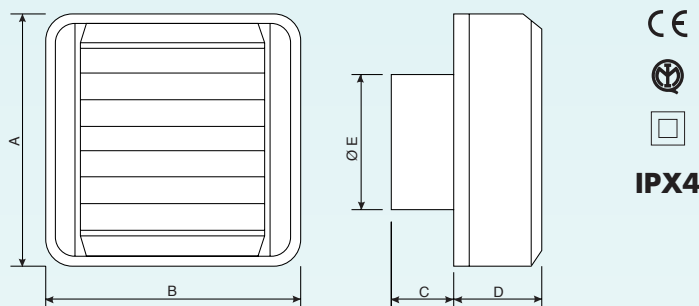

• **Standardmatic T and Minimatic T**, with electronic timer adjustable from 2 to 20 minutes approx.

• All **Standardmatic and Minimatic 10 and 12** have threaded spigots to allow panel mounting by locking ring.

• **Minimatic range**, motor with ball bearings.

Window kit including fixing screws for installation on window (5 mm).

| Model | Ref. |
|----------------------|----------|
| Window kit 10 | OW 874 0 |
| Window kit 12 | OW 875 7 |
| Window kit 15 | OW 876 5 |

Dimensions

| Model | A | B | C | D | E |
|---|-----|-----|----|----|-------|
| Standardmatic - Minimatic 10/10T | 154 | 154 | 45 | 51 | ∅ 98 |
| Standardmatic - Minimatic 12/12T | 174 | 174 | 45 | 51 | ∅ 118 |
| Standardmatic - Minimatic 15/15T | 210 | 210 | 62 | 54 | ∅ 146 |